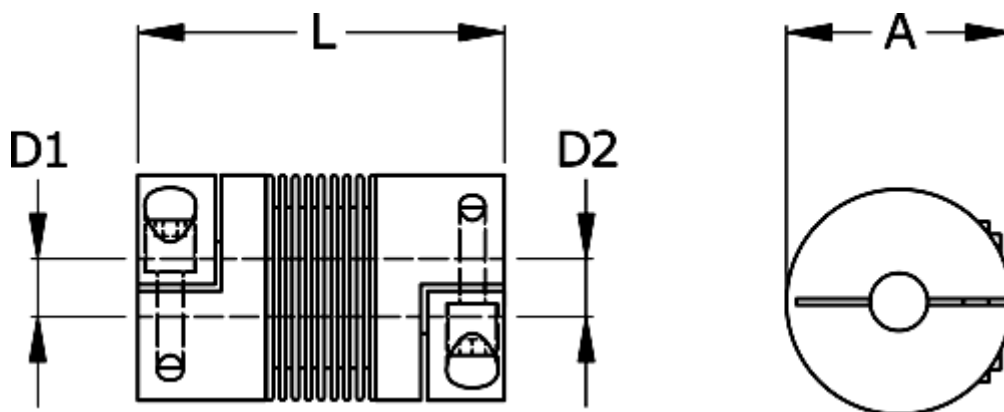

# Data Sheet

Article number: 3330200100260303

Description: Bellow coupling type 2 size10  
Length 26 mm, bore 3/3 mm

## Measures

A	= 15.5
D1	= 3
D2	= 3
L	= 26
Nom. torque NM (Tkn)	= 1